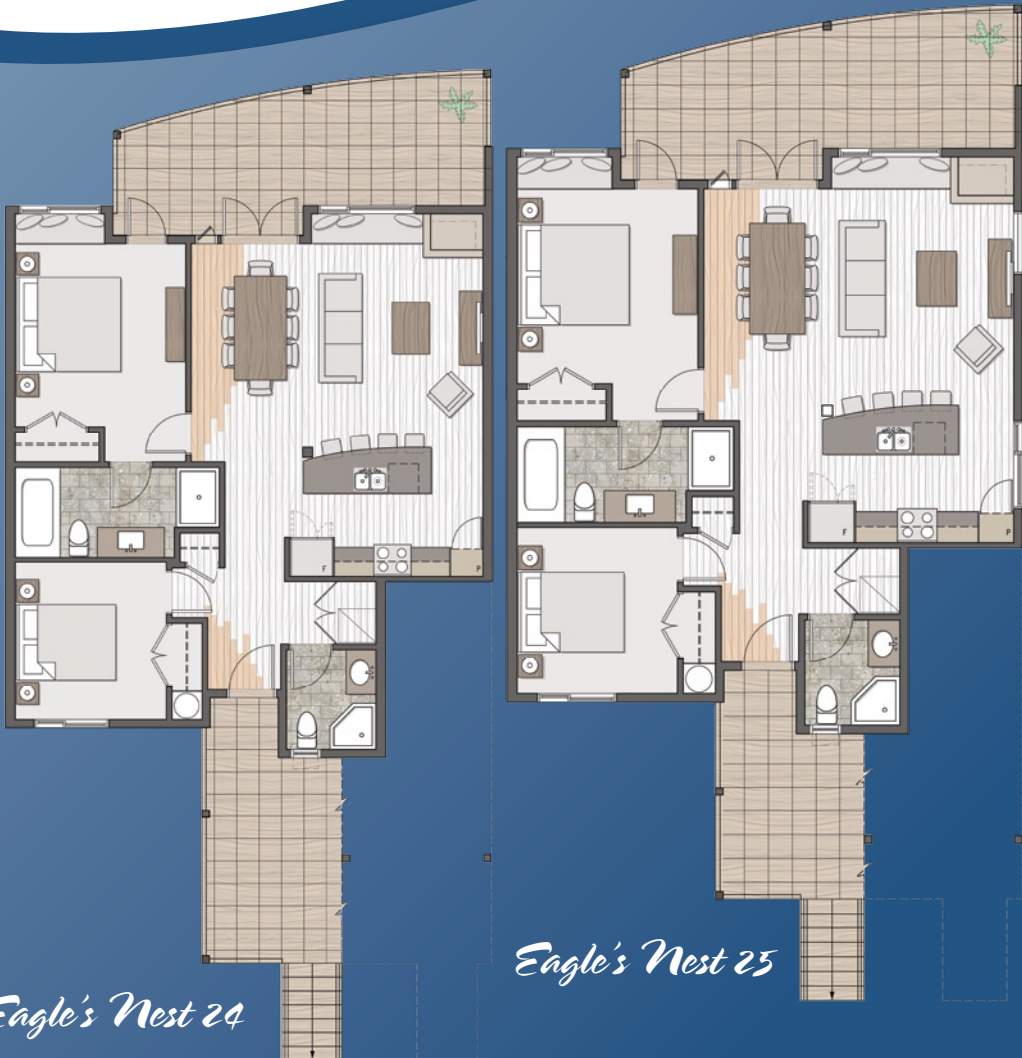

## Eagle's Nest 24

1,034 sq. ft.

Deck: 299 sq. ft.

## Eagle's Nest 25

1,034 sq. ft.

Deck: 299 sq. ft.

Eagle's Nest 24

Eagle's Nest 25